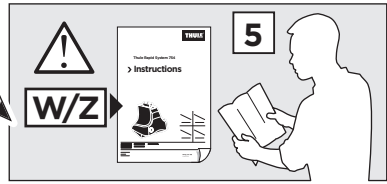

3

	W (mm)	Z (mm)	W (inch)	Z (inch)
VOLVO S80, 4-dr Sedan, 06-16 / *07-16	240	640	9 1/2	25 1/4