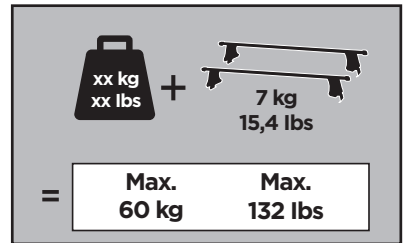

Thule Rapid System Kit 1595

> Instructions

VOLVO S80, 4-dr Sedan, 06-16 / *07-16

*North America

ISO 11154-E

141595

C.20160920
519-1595-03

Bring your life

thule.com