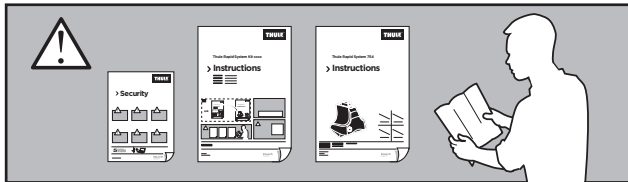

Thule Rapid System Kit 1595

> Instructions

VOLVO S80, 4-dr Sedan, 06-16 / *07-16

*North America

ISO 11154-E

141595

C.20160920
519-1595-03

Bring your life