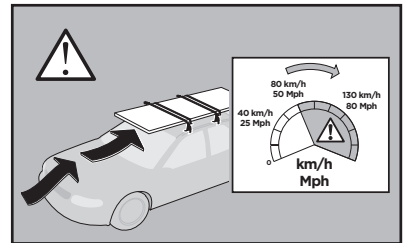

Thule Rapid System Kit 1595

> Instructions

VOLVO S80, 4-dr Sedan, 06-16 / *07-16

*North America

ISO 11154-E

141595

C.20160920
519-1595-03

Bring your life

thule.com