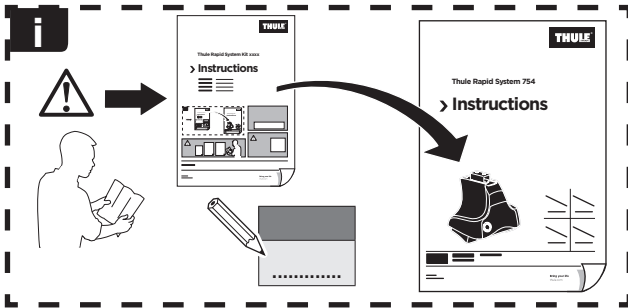

Thule Rapid System Kit 1595

> Instructions

VOLVO S80, 4-dr Sedan, 06-16 / *07-16

*North America

ISO 11154-E

141595

C.20160920
519-1595-03

Bring your life

3

	W (mm)	Z (mm)	W (inch)	Z (inch)
VOLVO S80, 4-dr Sedan, 06-16 / *07-16	240	640	9 1/2	25 1/4